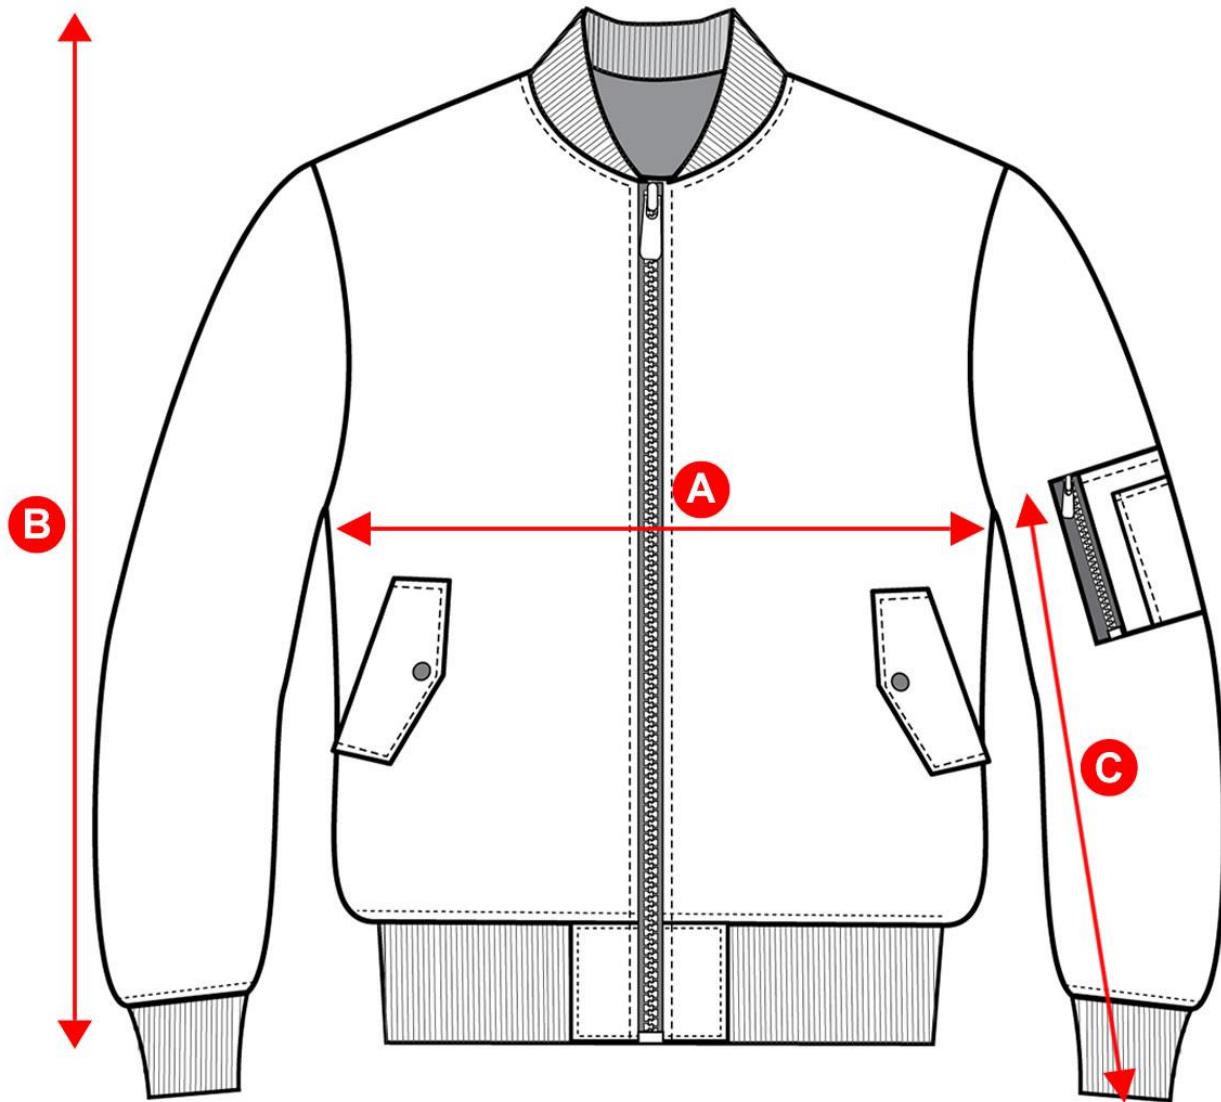

# SIZE CHART

Size	Age 3-4	Age 5-6	Age 7-8	Age 9-10	Age 11-12	Age 13-14
<b>A</b>	16"	17"	17.5"	19"	19.5"	20.5"
for chest size	29"	31"	32"	35"	36"	38"
<b>B</b>	18"	19"	20"	21"	21.5"	22.5"
<b>C</b>	13.5"	14"	15"	15.5"	16"	17"

All sizes are approximate and subject to variation between jackets

© Mean and Green