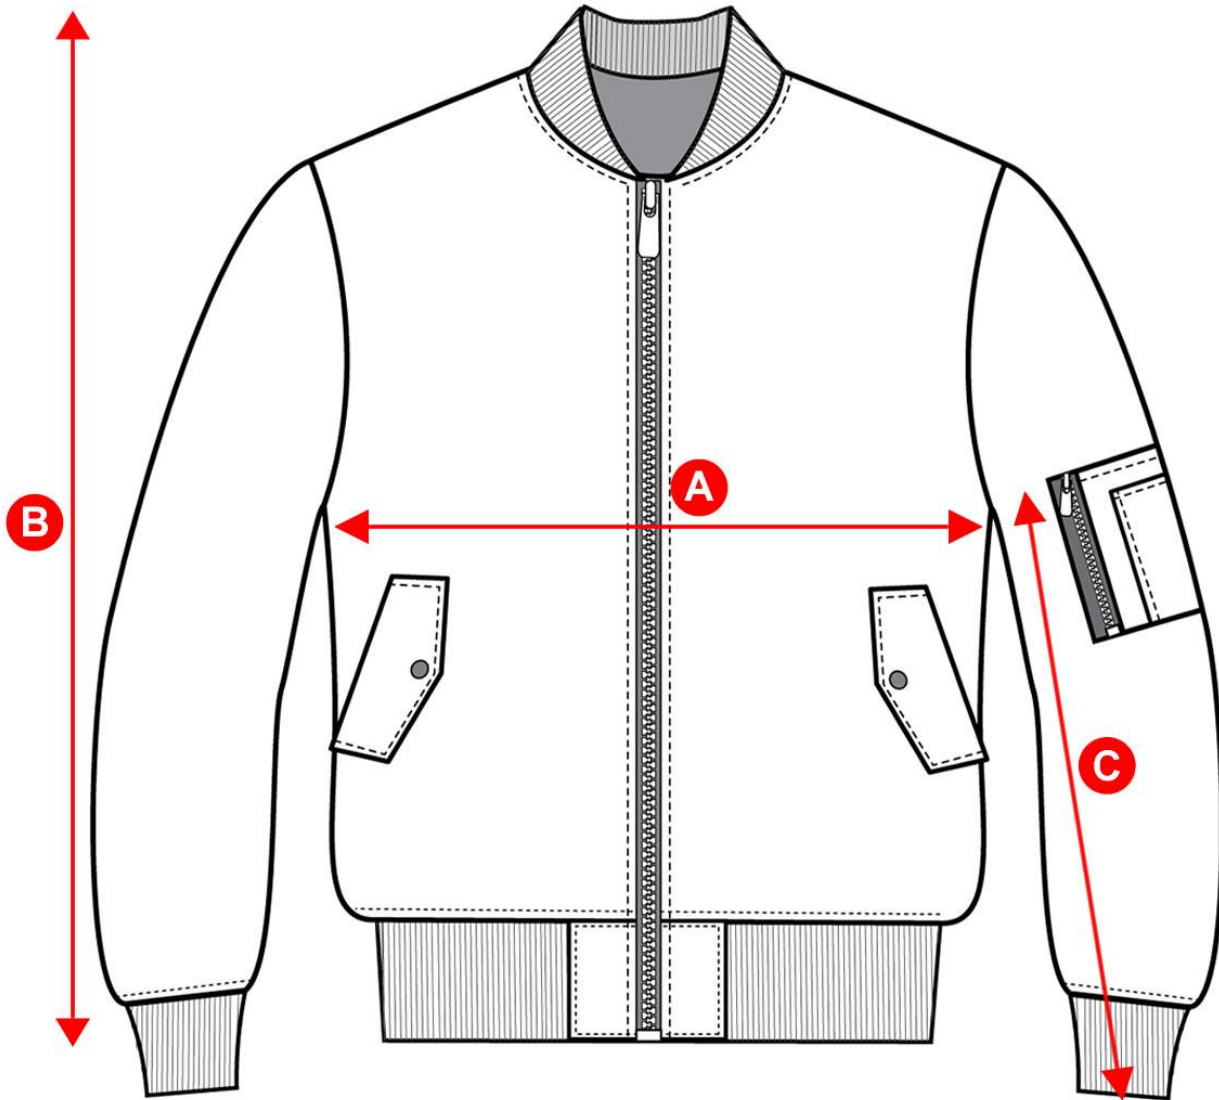

SIZE CHART

Size	Age 3-4	Age 5-6	Age 7-8	Age 9-10	Age 11-12	Age 13-14
A	41cm	43cm	45cm	48cm	50cm	52cm
for chest size	74cm	78cm	82cm	88cm	92cm	96cm
B	46cm	48cm	51cm	53cm	55cm	57cm
C	34cm	36cm	38cm	40cm	41cm	43cm

All sizes are approximate and subject to variation between jackets

© Mean and Green