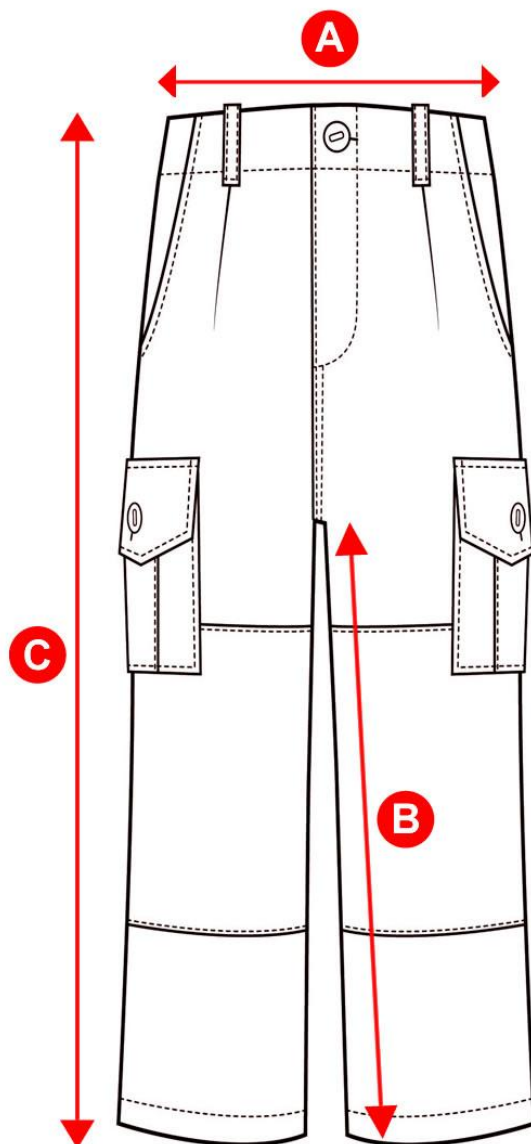

SIZE CHART

Size	Age 3-4	Age 5-6	Age 7-8	Age 9-10	Age 11-12	Age 13-14
A	12"	12.5"	13.5"	14"	15"	15.5"
for waist size	24"	25"	27"	28"	30"	31"
B	19.5"	21.5"	23"	25"	27"	29"
C	29.5"	31.5"	33.5"	36"	38"	40"

All sizes are approximate and subject to variation between garments

© Mean and Green