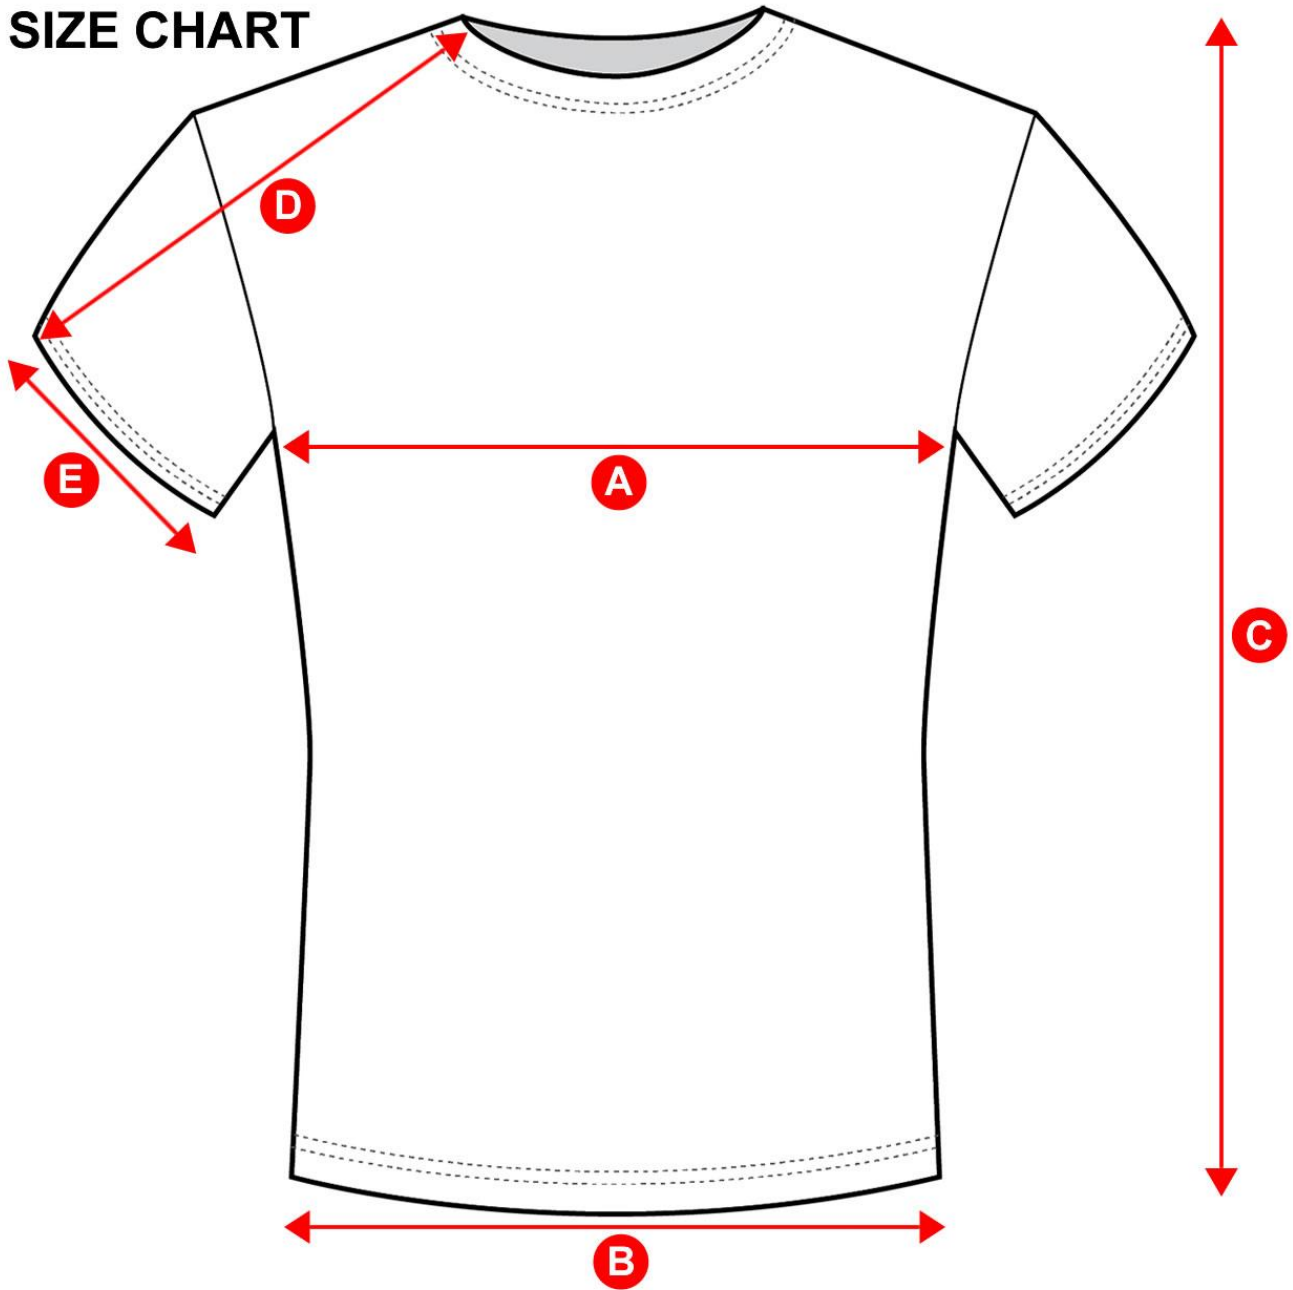

SIZE CHART

Size	M	L	XL	2XL	3XL
A	21.5"	22"	23"	24"	25"
for chest size	39"	40"	42"	44"	46"
B	21.5"	22"	23"	24"	25"
C	27.5"	28"	29"	30"	31"
D	14"	15"	15.5"	16"	17"
E	7"	7.5"	8"	8.5"	9"

All sizes are approximate and subject to variation between shirts