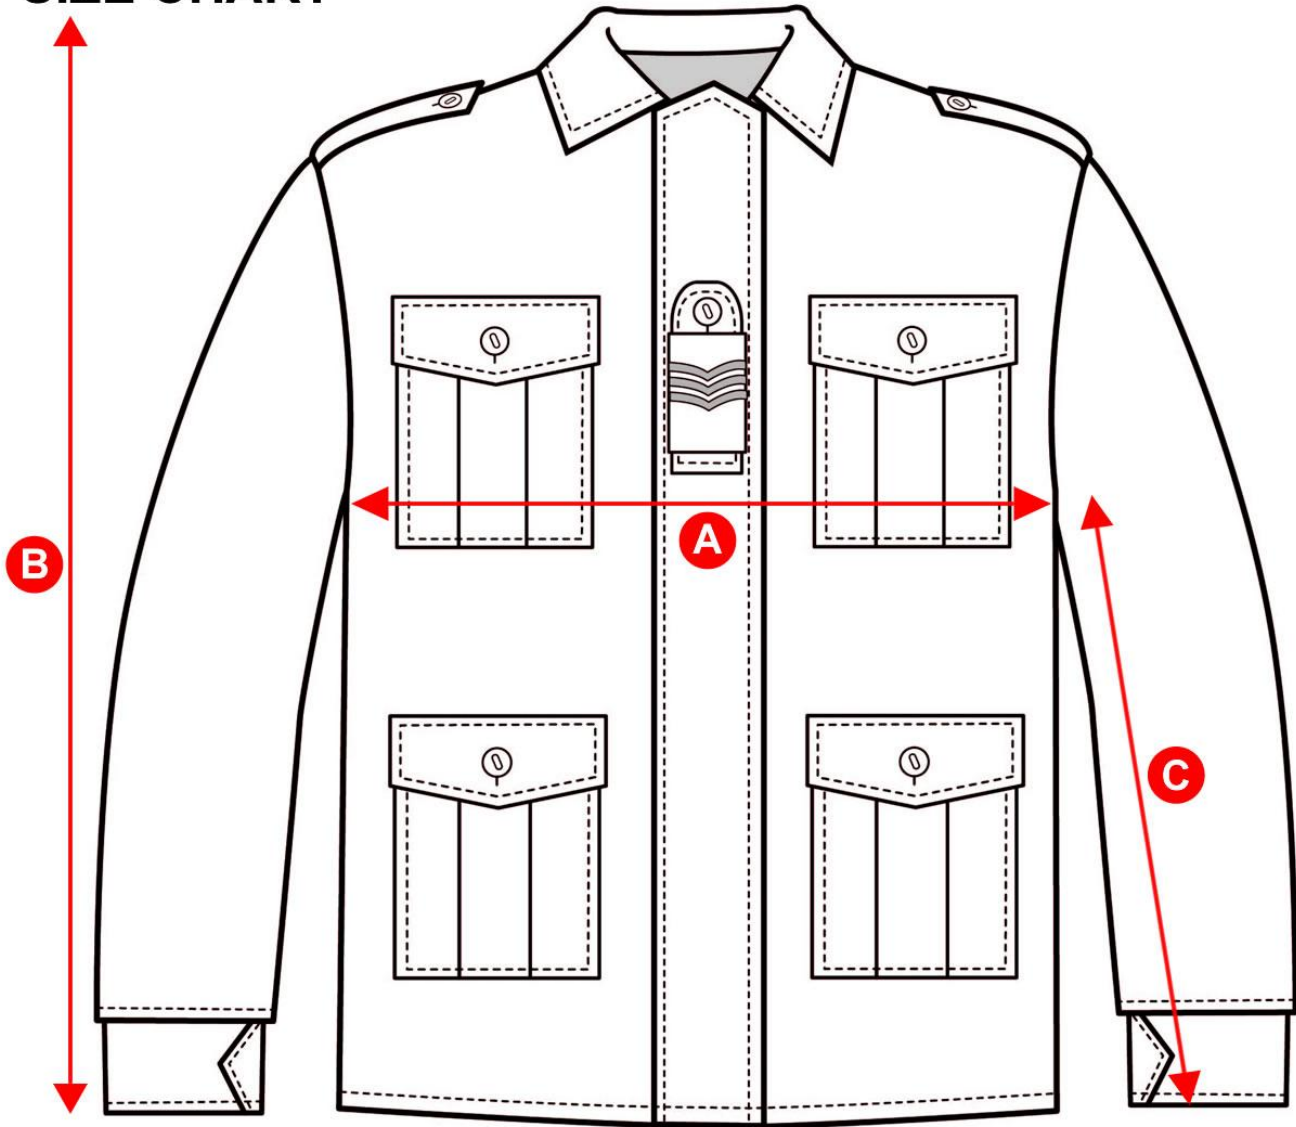

SIZE CHART

Size	Age 3-4	Age 5-6	Age 7-8	Age 9-10	Age 11-12	Age 13-14
A	16"	17"	17.5"	18.5"	19.5"	20"
for chest size	29"	31"	32"	34"	36"	37"
B	22.5"	23"	23.5"	24"	25"	25.5"
C	14.5"	15"	15.5"	16"	17"	17.5"

All sizes are approximate and subject to variation between jackets

© Mean and Green