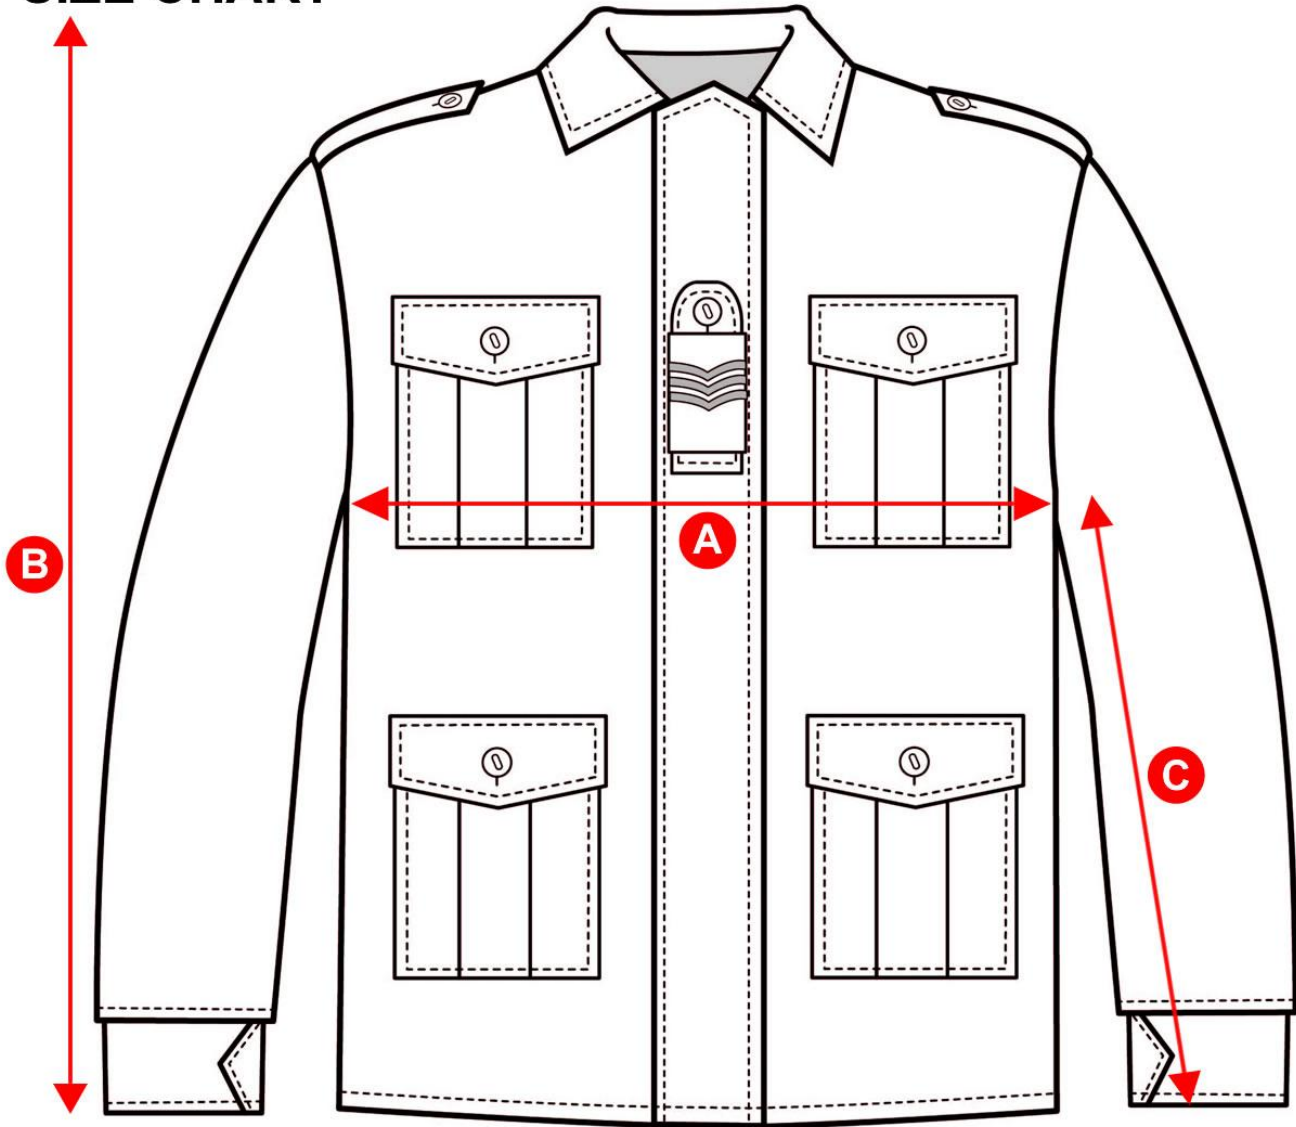

# SIZE CHART

Size	Age 3-4	Age 5-6	Age 7-8	Age 9-10	Age 11-12	Age 13-14
<b>A</b>	41cm	43cm	45cm	47cm	49cm	51cm
for chest size	74cm	78cm	82cm	86cm	90cm	94cm
<b>B</b>	57cm	58cm	60cm	61cm	63cm	65cm
<b>C</b>	37cm	38cm	39cm	41cm	43cm	45cm

All sizes are approximate and subject to variation between jackets

© Mean and Green