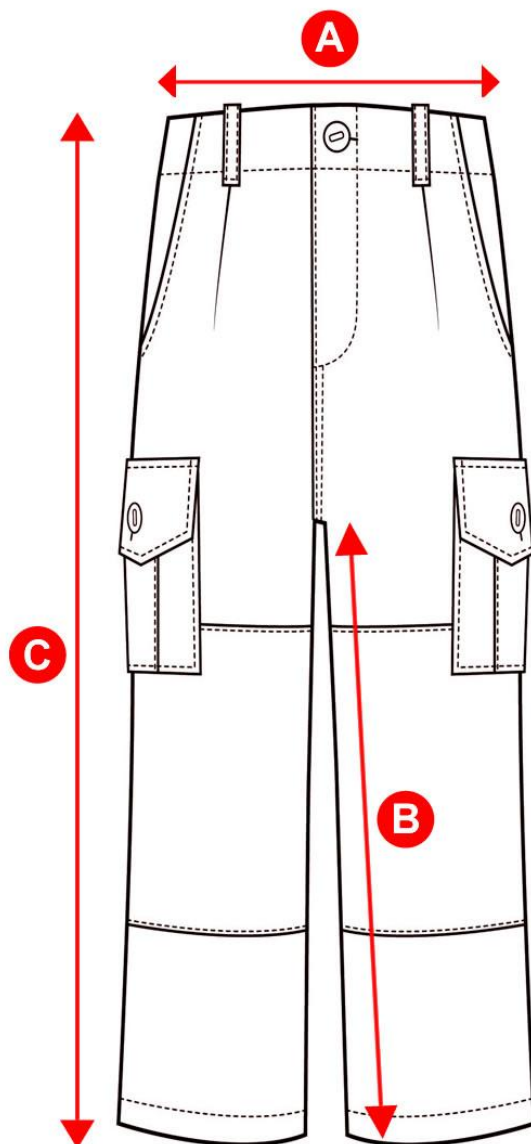

# SIZE CHART

Size	Age 3-4	Age 5-6	Age 7-8	Age 9-10	Age 11-12	Age 13-14
<b>A</b>	12"	12.5"	13.5"	14"	15"	15.5"
for waist size	24"	25"	27"	28"	30"	31"
<b>B</b>	19.5"	21.5"	23"	25"	27"	29"
<b>C</b>	29.5"	31.5"	33.5"	36"	38"	40"

All sizes are approximate and subject to variation between garments

© Mean and Green