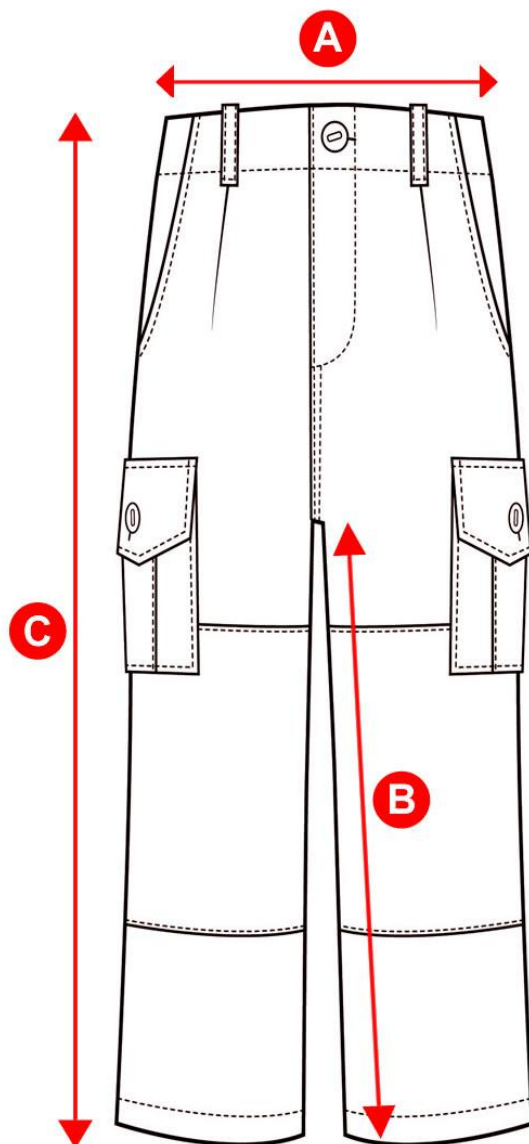

SIZE CHART

Size	Age 3-4	Age 5-6	Age 7-8	Age 9-10	Age 11-12	Age 13-14
A	30cm	32cm	34cm	36cm	38cm	39cm
for waist size	60cm	64cm	68cm	72cm	76cm	78cm
B	49cm	54cm	59cm	64cm	69cm	74cm
C	75cm	80cm	85cm	91cm	96cm	101cm

All sizes are approximate and subject to variation between garments

© Mean and Green