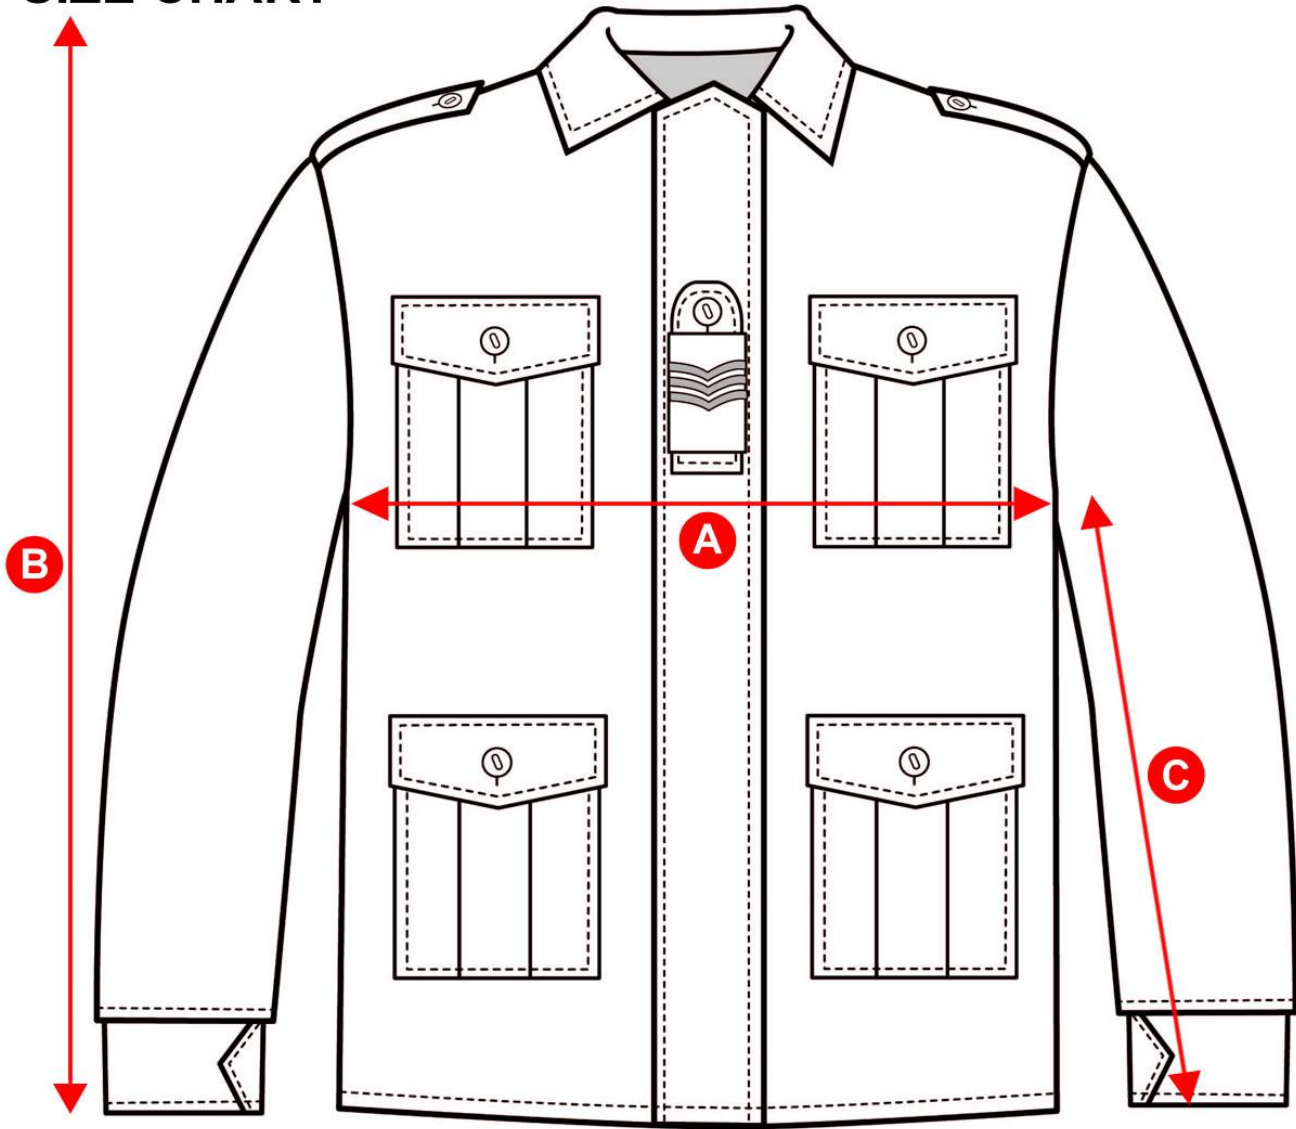

# SIZE CHART

Size	Age 3-4	Age 5-6	Age 7-8	Age 9-10	Age 11-12	Age 13-14
<b>A</b>	16"	17"	17.5"	18.5"	19.5"	20"
for chest size	29"	31"	32"	34"	36"	37"
<b>B</b>	22.5"	23"	23.5"	24"	25"	25.5"
<b>C</b>	14.5"	15"	15.5"	16"	17"	17.5"

All sizes are approximate and subject to variation between jackets

© Mean and Green