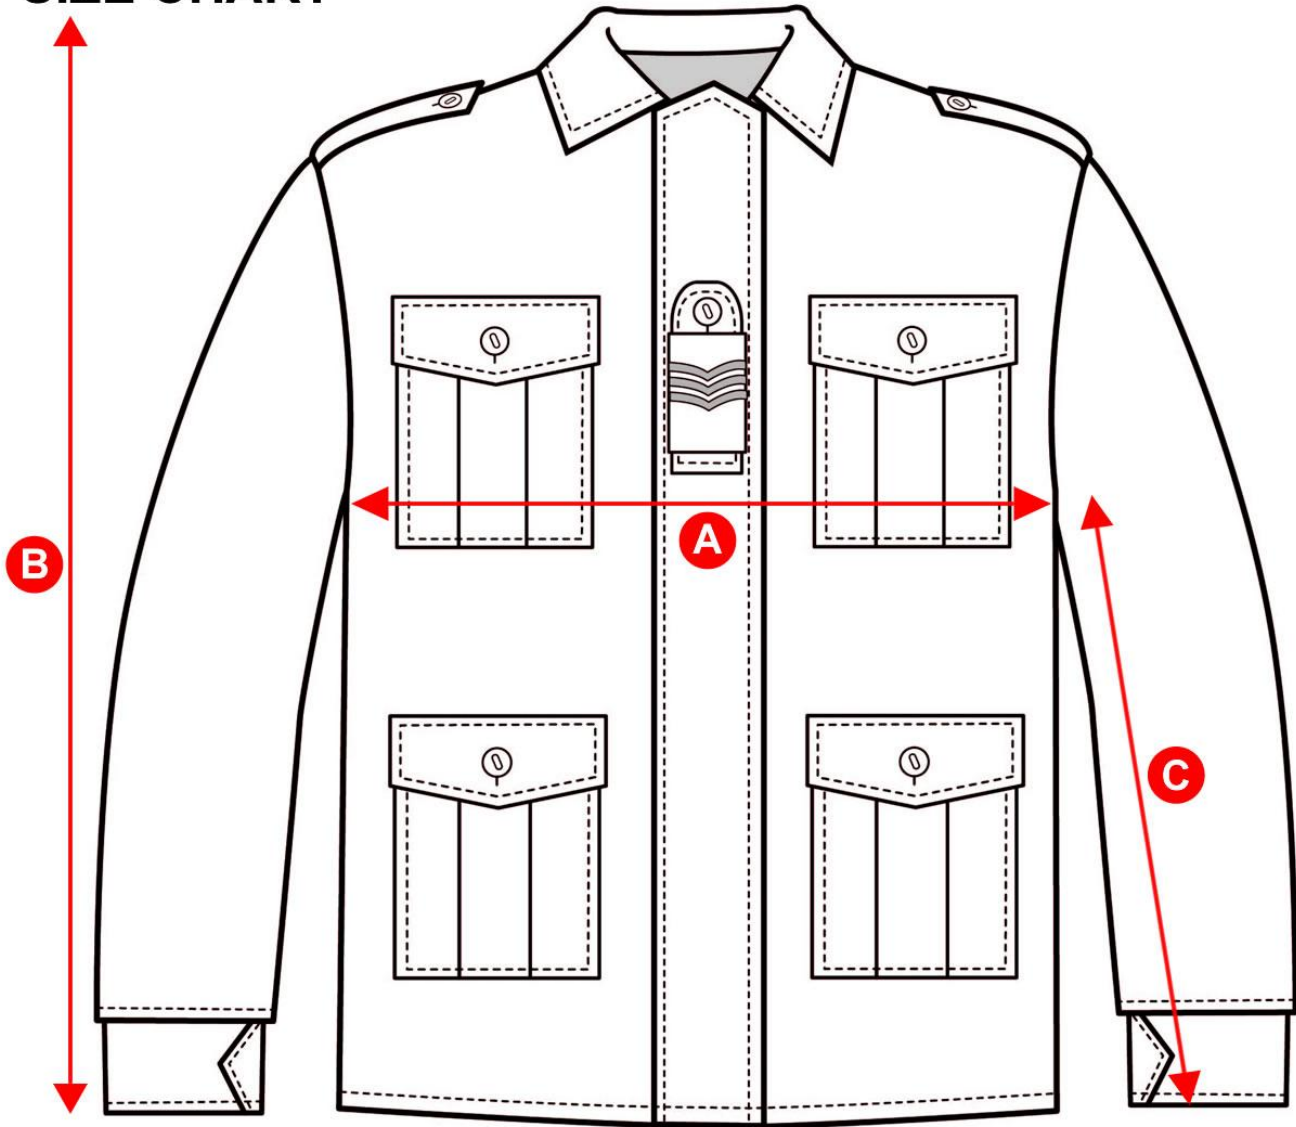

SIZE CHART

Size	Age 3-4	Age 5-6	Age 7-8	Age 9-10	Age 11-12	Age 13-14
A	41cm	43cm	45cm	47cm	49cm	51cm
for chest size	74cm	78cm	82cm	86cm	90cm	94cm
B	57cm	58cm	60cm	61cm	63cm	65cm
C	37cm	38cm	39cm	41cm	43cm	45cm

All sizes are approximate and subject to variation between jackets

© Mean and Green