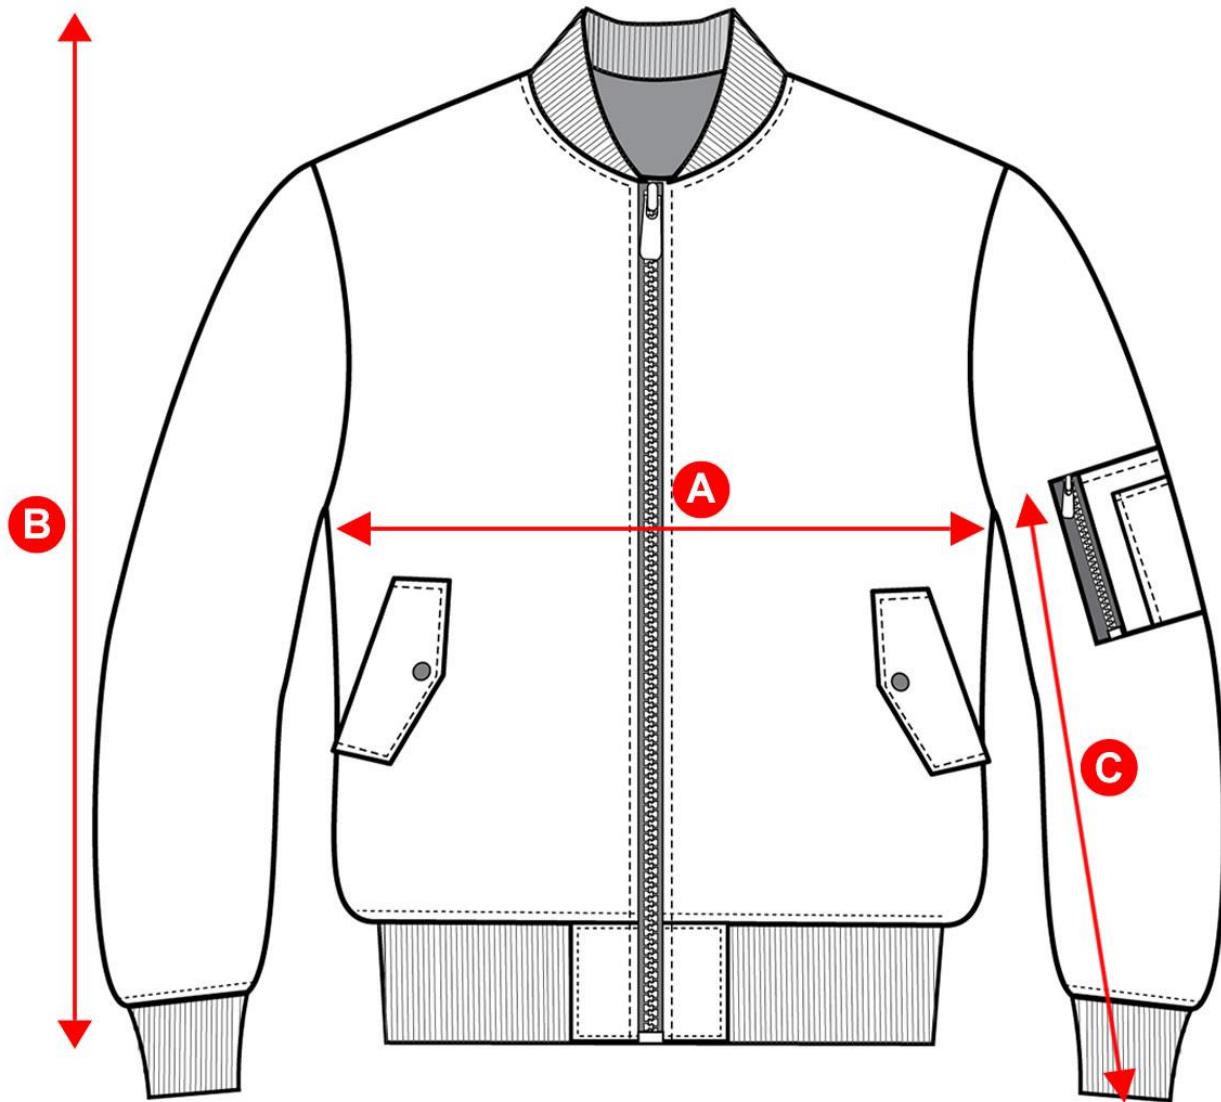

SIZE CHART

Size	XS	S	M	L	XL	2XL	3XL
A	22"	23"	24.5"	27"	29"	30.5"	31.5"
for chest size	40"	42"	45"	50"	54"	57"	59"
B	28"	28.5"	29"	30"	31"	32"	33"
C	20"	20"	20"	20"	20"	20"	20"

All sizes are approximate and subject to variation between jackets