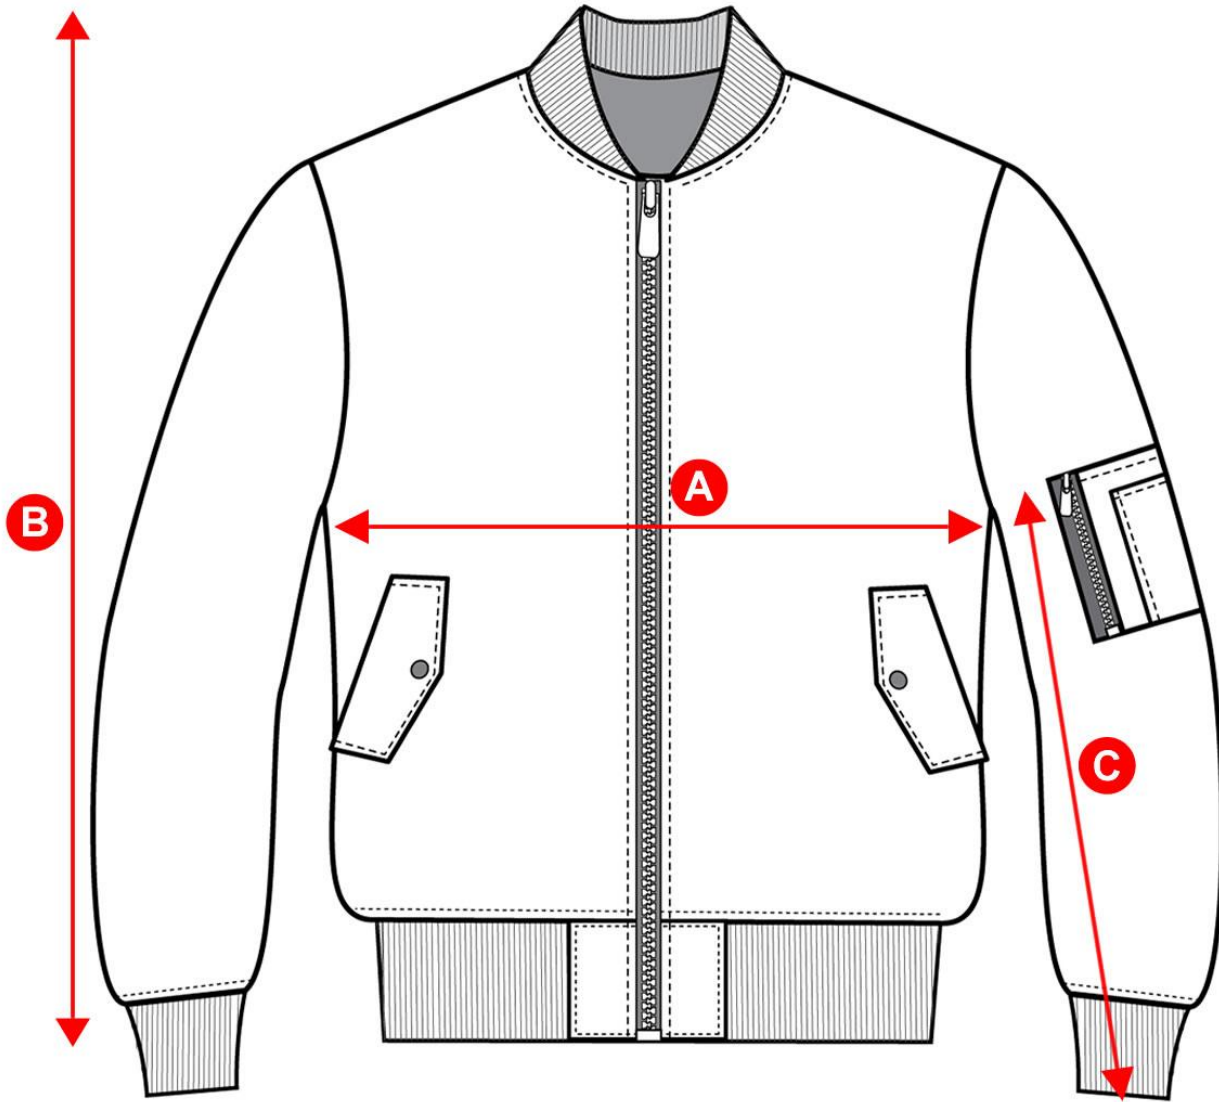

SIZE CHART

Size	XS	S	M	L	XL	2XL	3XL
A	56cm	58cm	62cm	68cm	74cm	78cm	80cm
for chest size	102cm	106cm	114cm	126cm	138cm	146cm	150cm
B	71cm	72cm	74cm	76cm	78cm	82cm	84cm
C	50cm	50cm	50cm	50cm	50cm	50cm	50cm

All sizes are approximate and subject to variation between jackets

© Mean and Green